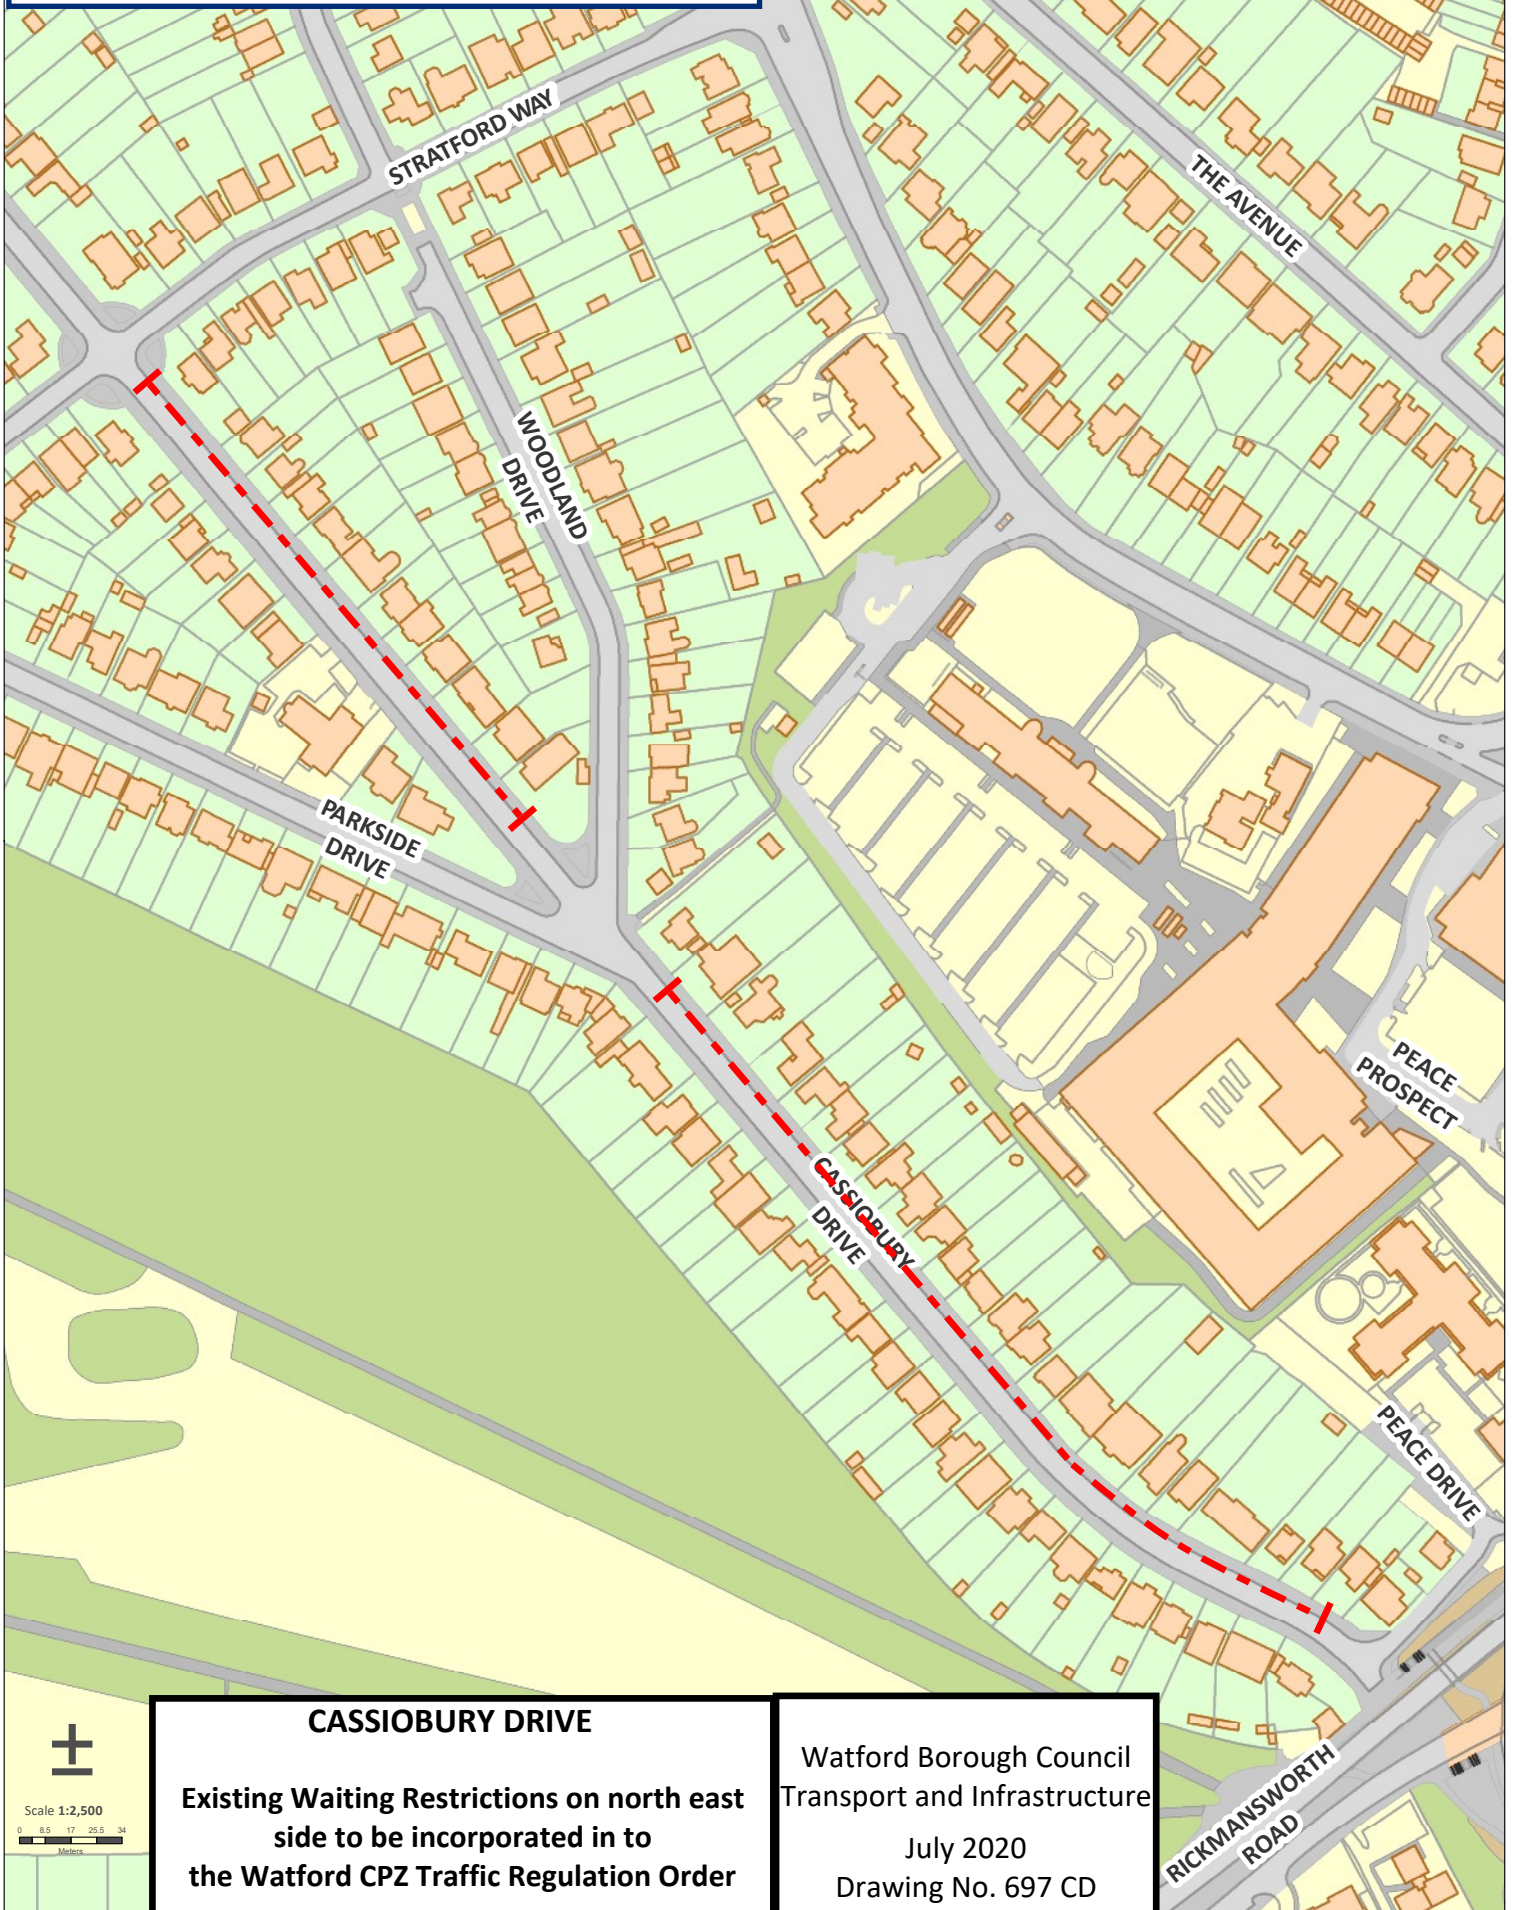

KEY

No Waiting: Monday to Saturday:

8 am to 6 pm

CASSIOBURY DRIVE

Existing Waiting Restrictions on north east side to be incorporated in to the Watford CPZ Traffic Regulation Order

Watford Borough Council
Transport and Infrastructure

July 2020
Drawing No. 697 CD

Scale 1:2,500
0 6.5 17 25.5 34
Metres